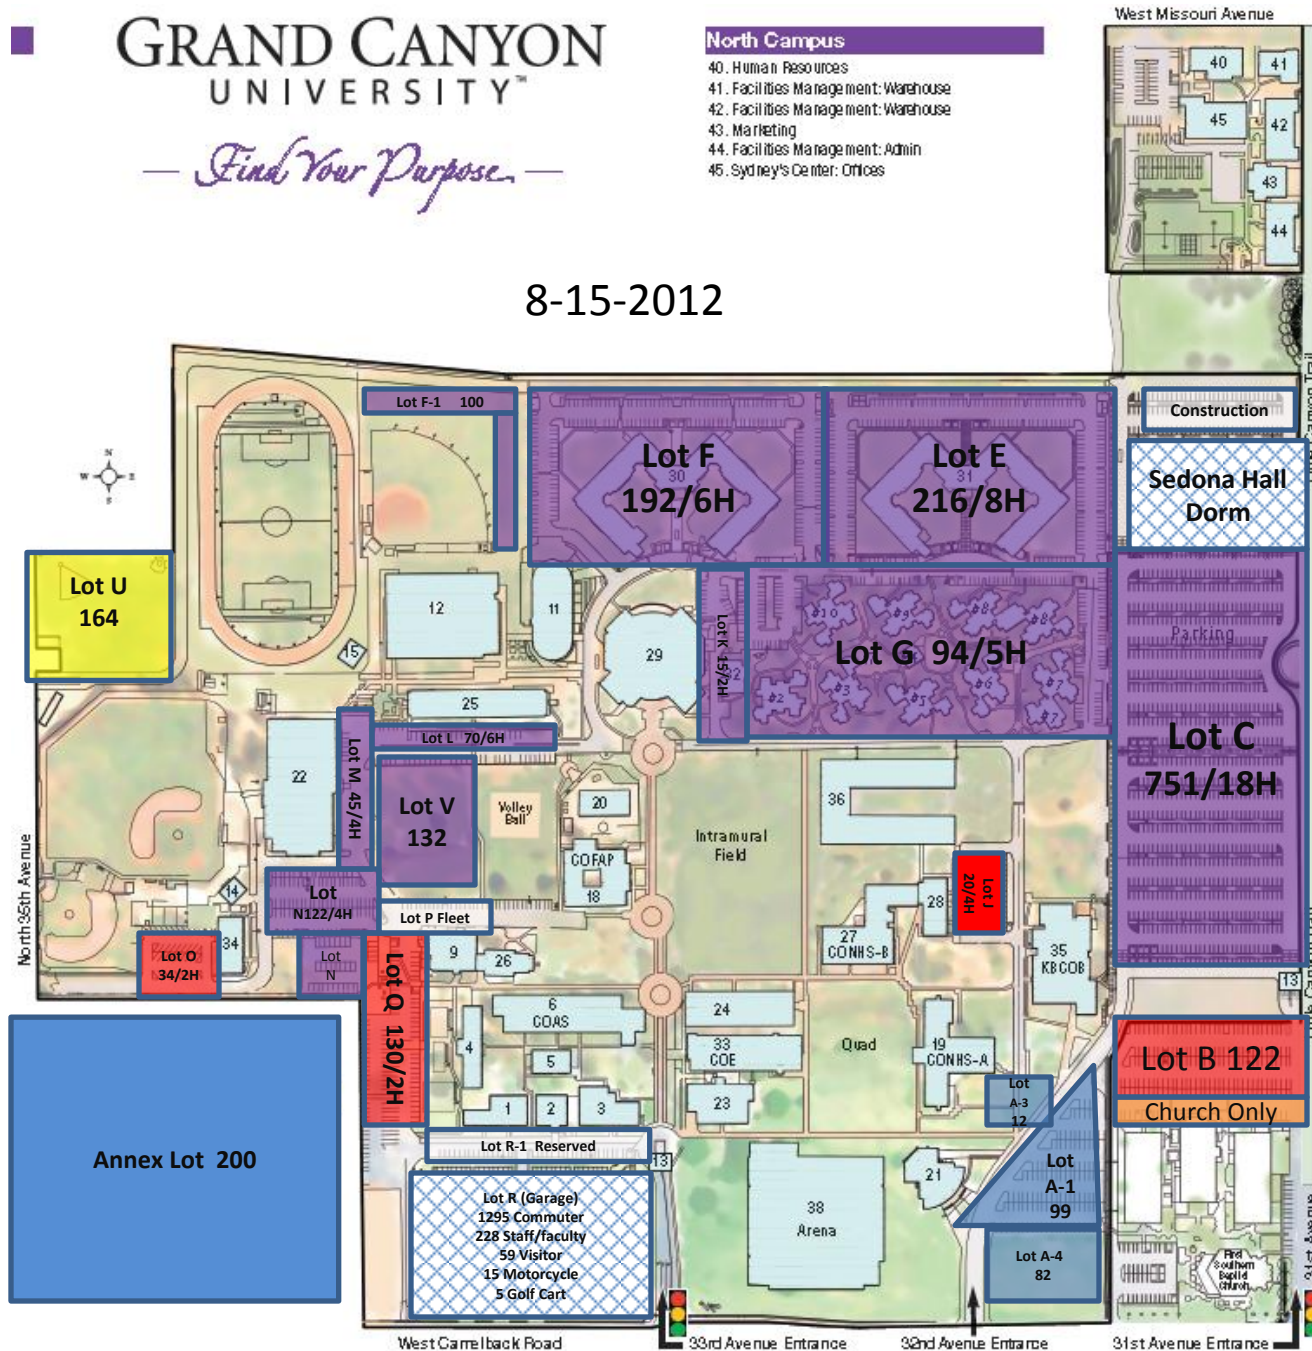

GRAND CANYON UNIVERSITY™

— Find Your Purpose. —

North Campus

- 40. Human Resources
- 41. Facilities Management: Warehouse
- 42. Facilities Management: Warehouse
- 43. Marketing
- 44. Facilities Management: Admin
- 45. Sydney's Center: Offices

8-15-2012

**Lot D
(Coulter)
114**

North 35th Avenue

West Missouri Avenue

Little Canyon Trail

Little Canyon Trail

31st Avenue

West Carrel Back Road

33rd Avenue Entrance

32nd Avenue Entrance

31st Avenue Entrance

Annex Lot 200

**Lot U
164**

**Lot F
192/6H**

**Lot E
216/8H**

**Lot G
94/5H**

**Sedona Hall
Dorm**

**Lot C
751/18H**

**Lot V
132**

**Lot B 122
Church Only**

**Lot Q
130/2H**

**Lot A-1
99**

**Lot A-4
82**

**Lot R (Garage)
1295 Computer
228 Staff/faculty
59 Visitor
15 Motorcycle
5 Golf Cart**